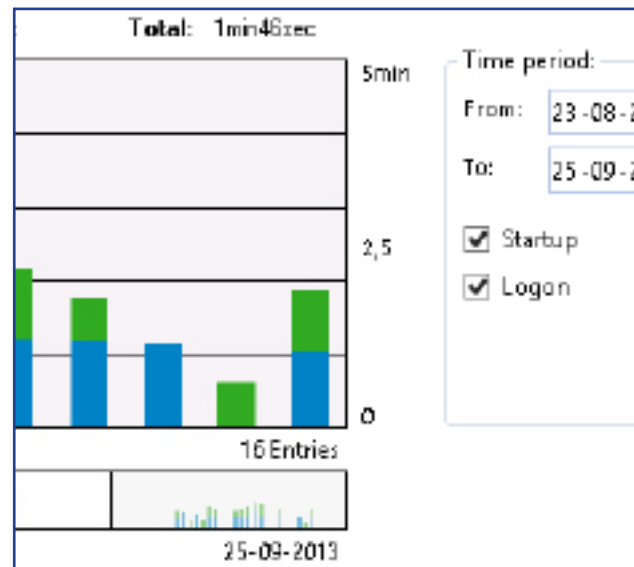

Configuration Management provides the IT Department with a tool for monitoring, reporting and Windows Management within the same software application.

MONITORING DESKTOPS

By use of elements from the software solution PerformanceGuard the IT Department is provided with a tool that enables them to be a step ahead of end-users and to give the best Windows Managements service.

The PerformanceGuard agent collects a number of information from all desktops in the company such as CPU, RAM- and hard disk consumption, startup and login times.

By integration to CapaInstaller, this information is now available as inventory data and a number of visual presentations.

Apart from the raw information that is delivered directly, Configuration Management uses this data to calculate the utilization index of the individual computers.

The IT Department will be able to validate the performance of a certain computer at any time. To be more precise: The IT

Department is able to observe the hardware performance in relation to the end-user's expectations and experience at a specific moment.

Features

■ Startup and Logon Time

Definition of the time passed from turn on until logon. And from logon until the computer is ready to use

■ Utilization Index

Indicates the utilization index of the individual computer. This feature makes it easy to see the consequences of software updating and to plan purchase of hardware

Microsoft Gold Certified Partner
CapaSystems has been globally accredited
as a Microsoft Gold Certified Partner.

Microsoft Partner
Gold Application Development

CapaSystems A/S
Roskildevej 342C
DK-2630 Taastrup

(+45) 70 10 70 55
sales@capasystems.com